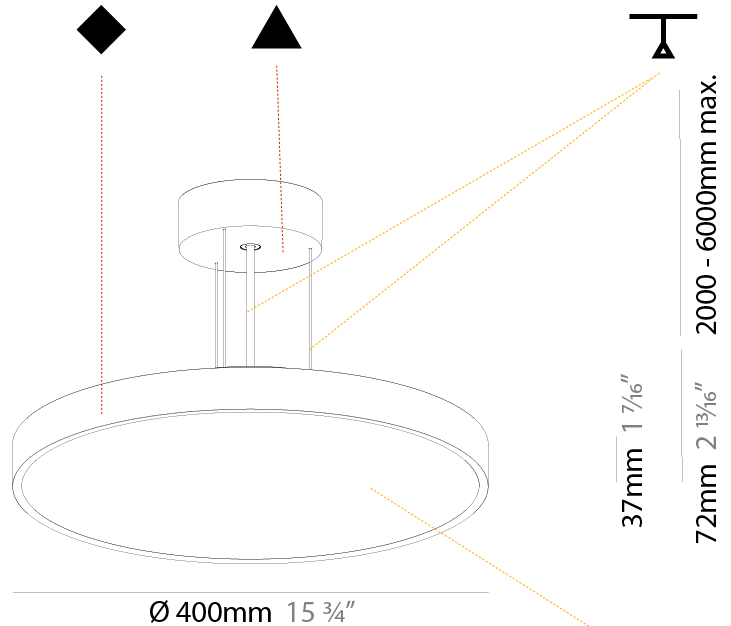

GENERAL

Series: Sign Diva
Subseries: Sign Diva
Partner: Prolicht
Division: Architectural
Installation: Suspension
Product Type: Pendant
Mounting Location: Ceiling
Light Distribution: Direct

PHYSICAL

Shape: Round
Diameter (mm): 400
Diameter (in): 15 3/4
Height (mm): 72
Height (in): 2 13/16
Max. Overall Height (mm): 2072
Max. Overall Height (in): 81 3/16
Weight (kg): 2.972
Weight (lbs): 6.55
Diffuser: PMMA - Opal / Micro-Prism / Sparkling Secret / Vintage Industrial with Shine Ring
Fixture Finish: SSR / BKV / CWI / CRY / HAB / UFT / ITA / RUA / FTG / MYG / LOD / PUS / FRO / FUP / KIA / POP / BLS / SPG / MEY / GOH / CHC / COM / ABZ / JAG / OBR / MOS / ROR
Fixture Material: PMMA / Extruded Aluminum / Steel
Cable Details: 2000mm or 6000mm Transparent Cable

ELECTRICAL

Lamp Type: LED (Zhaga Standard)
Input Wattage (W): 19.8
Total Output Wattage (W): 16
Dimming: Tri-Mode (Non-Dimming and Phase Dimming (120Vac only) and 0-10V Dimming)
Driver Included: Yes
Driver Location: Integrated
Driver Type: Constant Current - Universal
Driver Class: Class 2
Input Voltage (V): 120 - 277
Constant Current (MA): 500

LED

Color Temperature (°K): 2700 / 3000 / 3500 / 4000
Max. Delivered Lumen (lm): 1160 / 1733 / 1741 / 1776
CRI: >90 CRI
Lamp Life (hrs): 50000

OPTICAL

RATINGS AND CERTIFICATIONS

Certified By: Certified for North American Standards
IP rating: IP20

PROJECT
TYPE
SPECIFIER
QUANTITY
DATE