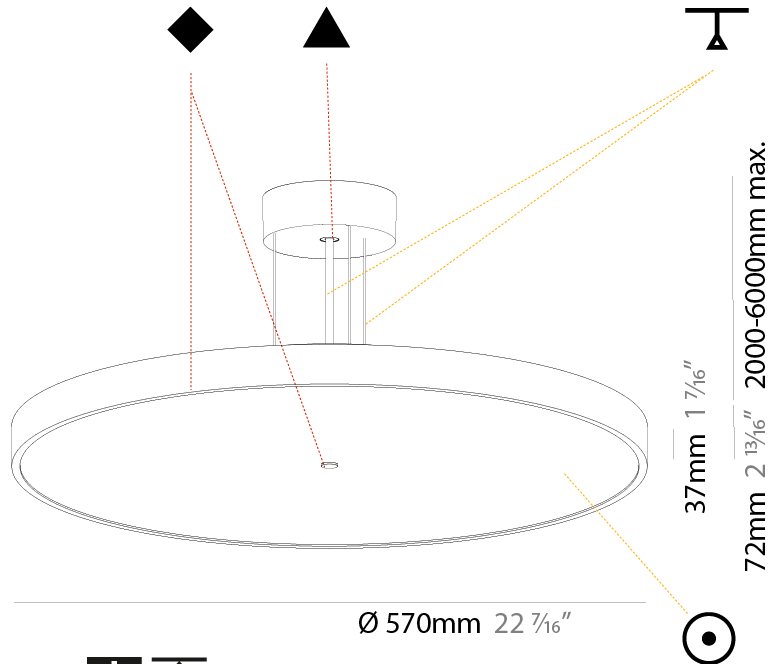

GENERAL

Series: Sign Diva
Subseries: Sign Diva
Partner: Prolicht
Division: Architectural
Installation: Suspension
Product Type: Pendant
Mounting Location: Ceiling
Light Distribution: Direct

PHYSICAL

Shape: Round
Diameter (mm): 570
Diameter (in): 22 7/16
Height (mm): 72
Height (in): 2 13/16
Max. Overall Height (mm): 6072
Max. Overall Height (in): 239 1/16
Weight (kg): 7.802
Weight (lbs): 17.2

Diffuser: PMMA - Opal / Micro-Prism / Sparkling Secret / Vintage Industrial with Shine Ring

Fixture Finish: SSR / BKV / CWI / CRY / HAB / UFT / ITA / RUA / FTG / MYG / LOD / PUS / FRO / FUP / KIA / POP / BLS / SPG / MEY / GOH / CHC / COM / ABZ / JAG / OBR / MOS / ROR

Fixture Material: PMMA / Extruded Aluminum / Steel

Cable Details: 2000mm or 6000mm Transparent Cable

ELECTRICAL

Lamp Type: LED (Zhaga Standard)
Input Wattage (W): 58.3
Total Output Wattage (W): 53
Dimming: Tri-Mode (Non-Dimming and Phase Dimming (120Vac only) and 0-10V Dimming)
Driver Included: Yes
Driver Location: Integrated
Driver Type: Constant Current - Universal
Driver Class: Class 2
Input Voltage (V): 120 - 277
Constant Current (MA): 350

LED

Color Temperature (°K): 2700 / 3000 / 3500 / 4000
Max. Delivered Lumen (lm): 5060 / 6120 / 6233 / 6360
CRI: >90 CRI
Lamp Life (hrs): 50000

OPTICAL

RATINGS AND CERTIFICATIONS

Certified By: Certified for North American Standards
IP rating: IP20

PROJECT	
TYPE	
SPECIFIER	
QUANTITY	
DATE